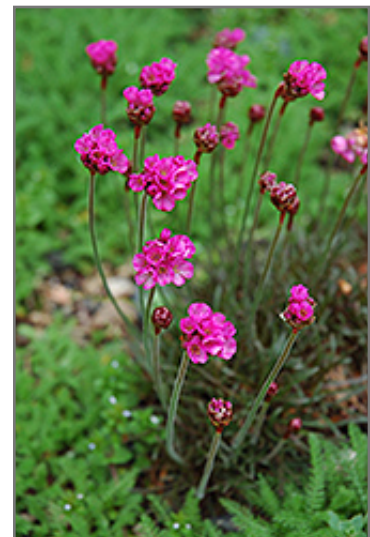

Dusseldorf Pride Sea Thrift in bloom
Photo courtesy of NetPS Plant Finder

Dusseldorf Pride Sea Thrift flowers
Photo courtesy of NetPS Plant Finder