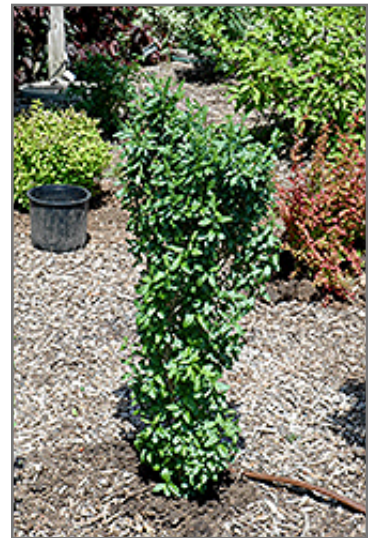

California Privet foliage
Photo courtesy of NetPS Plant Finder

California Privet
Photo courtesy of NetPS Plant Finder