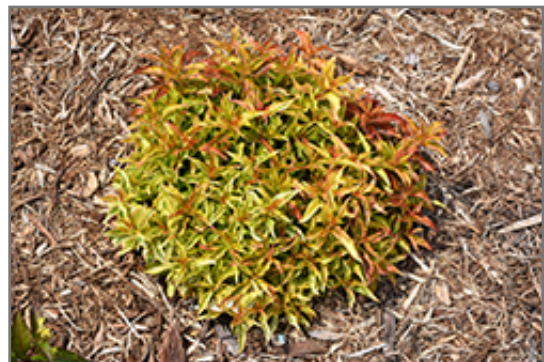

My Monet Sunset Weigela
Photo courtesy of NetPS Plant Finder