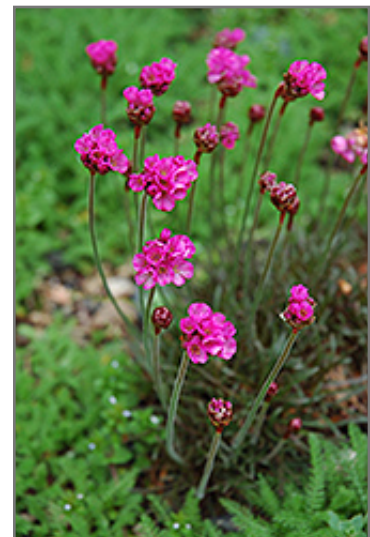

Dusseldorf Pride Sea Thrift flowers
Photo courtesy of NetPS Plant Finder